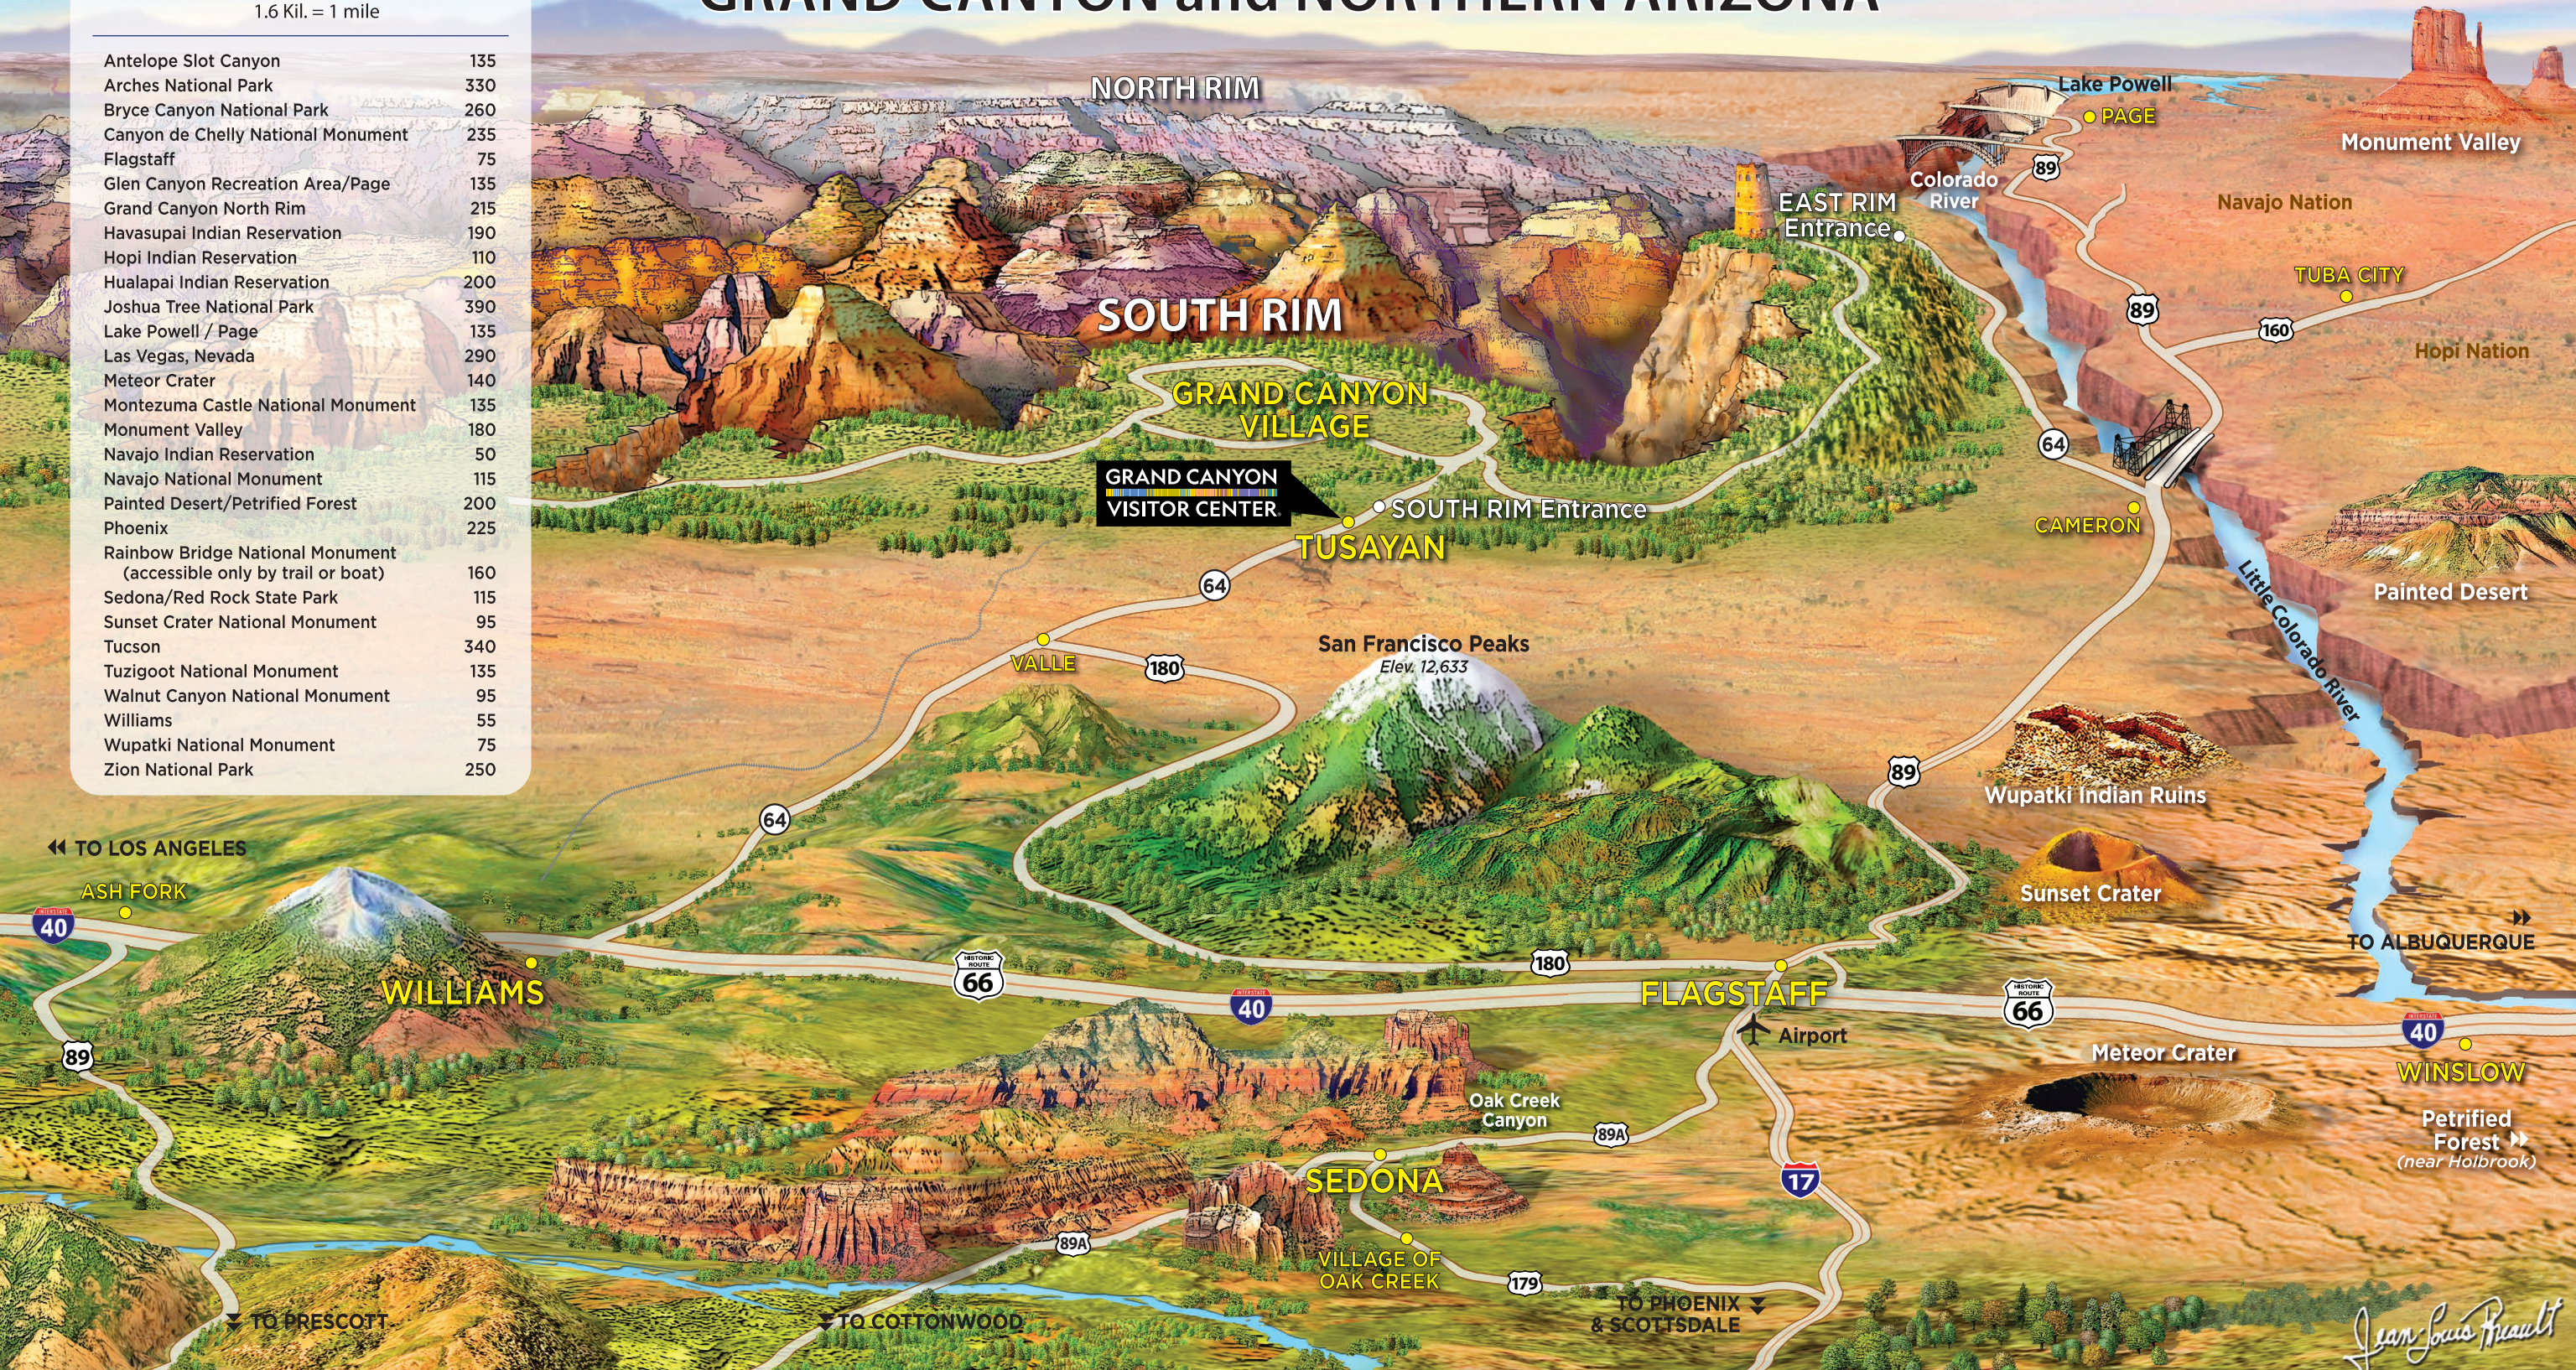

Mileage from Grand Canyon South Rim to:

1.6 Kil. = 1 mile

Antelope Slot Canyon	135
Arches National Park	330
Bryce Canyon National Park	260
Canyon de Chelly National Monument	235
Flagstaff	75
Glen Canyon Recreation Area/Page	135
Grand Canyon North Rim	215
Havasupai Indian Reservation	190
Hopi Indian Reservation	110
Hualapai Indian Reservation	200
Joshua Tree National Park	390
Lake Powell / Page	135
Las Vegas, Nevada	290
Meteor Crater	140
Montezuma Castle National Monument	135
Monument Valley	180
Navajo Indian Reservation	50
Navajo National Monument	115
Painted Desert/Petrified Forest	200
Phoenix	225
Rainbow Bridge National Monument (accessible only by trail or boat)	160
Sedona/Red Rock State Park	115
Sunset Crater National Monument	95
Tucson	340
Tuzigoot National Monument	135
Walnut Canyon National Monument	95
Williams	55
Wupatki National Monument	75
Zion National Park	250

GRAND CANYON and NORTHERN ARIZONA

Jean Louis Proulx